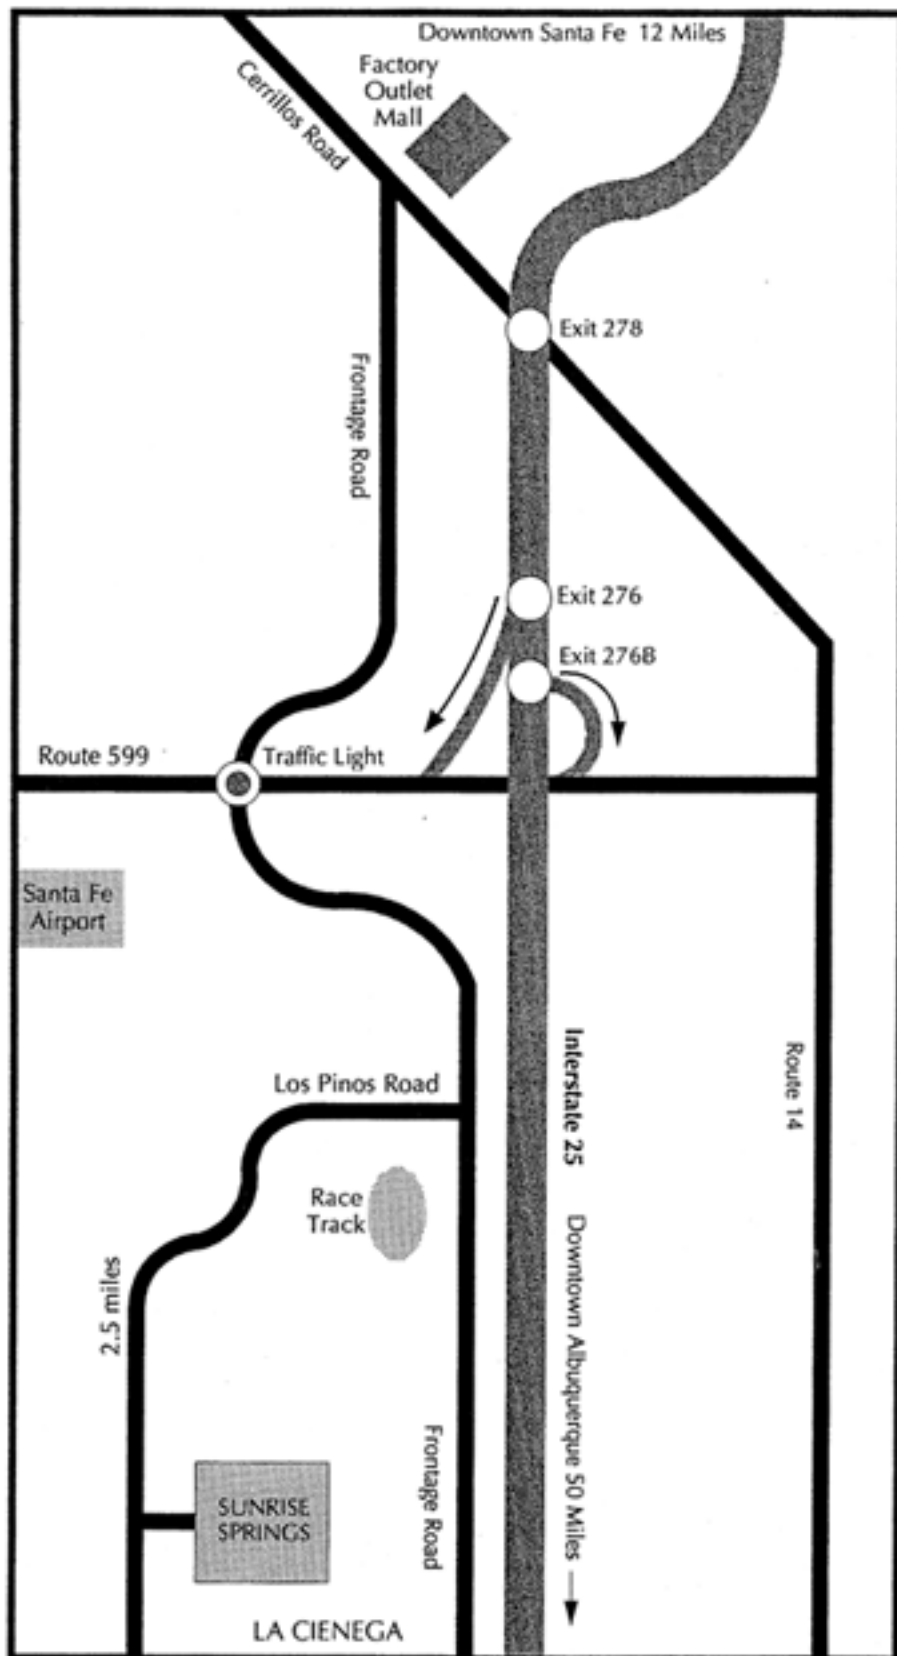

## DIRECTIONS

### FROM SANTA FE (12 Miles from downtown)

Take I-25 South to Exit #276.  
From the exit ramp, turn right onto Route 599.  
Take first left, at the light, onto Frontage Road.  
Turn right just before the Race Track onto Los Pinos Road.  
Continue 2.5 miles to SUNRISE SPRINGS.

### FROM ALBUQUERQUE (50 Miles from downtown)

Take I-25 North to Exit # 276B.  
From the exit ramp, turn right onto Route 599. Go under I-25 overpass, and take first left, at the light, onto Frontage Road.  
Turn right just before the Race Track onto Los Pinos Road.  
Continue 2.5 miles to SUNRISE SPRINGS.

### FROM SANTA FE AIRPORT

Right on Airport Road to Route 599 south.  
Turn right and go approximately 3 miles.  
At the traffic light, turn right onto Frontage Road.  
Turn right just before the Race Track onto Los Pinos Road.  
Continue 2.5 miles to SUNRISE SPRINGS.